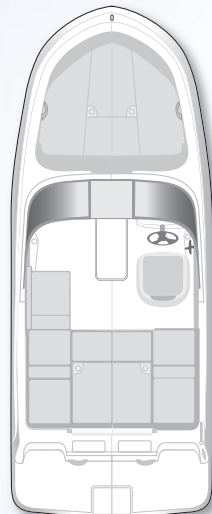

EXTERIOR COLOR

INTERIOR COLOR

EXPERIENCE THE EVOLUTION™
BAYLINER®

Colors, graphics and some equipment shown, subject to change without notice. To view a complete list of colors and options, visit global.bayliner.com

STANDARD FEATURES

ENGINE

- 115 HP XL EFI CT Mercury FourStroke Outboard
- 200 HP ECT 4.5L MPI MerCruiser Sterndrive (Alpha 1 Outdrive)

COCKPIT

- Standard Speakers (2)
- Cup Holders (6)
- Grab Handles (6)
- Mooring Cleats (4)
- Fuel Fill w/ Integrated Vent
- Glove Box
- Cockpit Table
- Helm Seat w/ 180° Swivel
- In-Floor Ski/Wakeboard Storage
- Waterproof 120-Watt AM/FM Stereo w/ MP3 Capability

ELECTRICAL SYSTEM & ENGINE COMPARTMENT

- Battery Switch
- 500 GPH Bilge Pump (Automatic)
- 12V Blower

HELM

- Multi-Function Gauges w/ Fog-Resistant Glass Lenses: Fuel, Speedometer, Tachometer, Voltmeter
- 12V Accessory Outlet
- 12V Horn
- Analog Trim Indicator
- Side-Mounted Engine Controls w/ Trim & Tilt Switch in Handle
- Tilt Steering
- Custom Sport Steering Wheel
- Hydraulic Steering System (115 HP and Below Outboard Only)
- Rack & Pinion Power Steering (Sterndrive Only)

HULL AND DECK

- Bow & Transom Eyes (3)
- 12V Navigation Lights
- Fiberglass Floor Liner
- Sport Windshield w/ Opening Center Panel
- Swim Platform w/ Telescoping Ladder
- Anchor Roller

INTERIOR COLOR

- Grey

COLOR SELECTION

- Two-Tone Hull Colors: White w/ White, Gray, Dark Blue, Black or Taupe

GRAPHIC OPTIONS

- Boot Stripe: Dark Gray, Dark Blue, Silver or Red

OPTIONS

ENGINE OPTIONS

- 115 EXLPT pro XS
- 150 HP XL EFI Mercury FourStroke Outboard
- 170 HP OSD 2.0L Diesel Sterndrive (Alpha 1 Outdrive)

HELM

- 7" Glass Dash w/ Mercury Vessel View

HULL AND DECK

- Secure Eye
- Bottom Paint
- Swim Platform Mat (Teak)
- Transom Shower w/ On-Demand Water System (Outboard Only)

INTERIOR COLOR

- Desert Sand

WATER SPORTS OPTIONS

- Ski Tow Pylon (Outboard Only)

COCKPIT FLOOR COVERING OPTIONS

- Cockpit Flooring (Teak Mat)

ADDITIONAL OPTIONS

- Digital Depth Indicator
- Oil Drip Pan (Sterndrive Only)
- Bow speakers

PREFERRED PACKAGE WITHOUT CARPET

- Teak Table
- Stainless Steel Pack
- LED Cup Holder Lights

PREFERRED PACKAGE

- Teak Table
- Stainless Steel Pack
- Sisal Design Carpet Runners
- LED Cup Holder Lights

BIMINI PACKAGE

- Bimini Top w/ Boot
- Cockpit Cover
- Bow Well Cover

CONVERTIBLE TOP PACKAGE

- Convertible Top
- Side Curtains
- Cockpit Cover
- Bow Well Cover

WAKEBOARD TOWER PACKAGE

- Tower w/ Integrated Bimini Top
- Cockpit Cover
- Bow Well Cover

CUSHION PACKAGE

- Helm Bucket Seat Upgrade
- Bow Filler Cushion w/ Bow Wind Block