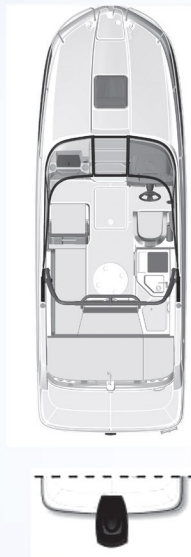

STANDARD FEATURES

ENGINE

- 150 HP XL EFI Mercury FourStroke Outboard
- 250 HP ECT 4.5L MPI MerCruiser Sterndrive (Alpha 1 Outdrive)

COCKPIT

- Integrated Cooler
- Standard Speakers (2)
- Cup Holders (6)
- Grab Handles (5)
- Mooring Cleats (6)
- Fuel Fill w/ Integrated Vent
- Glove Box
- Waterproof 120-Watt AM/FM Stereo w/ MP3 Capability
- Helm Seat w/ 180 Degree Swivel
- Self-Bailing Cockpit

ELECTRICAL SYSTEM & ENGINE COMPARTMENT

- Battery Switch
- 500 GPH Bilge Pump (Automatic)
- 12V Blower

HELM

- Multi-Function Gauges w/ Fog-Resistant Glass Lenses: Fuel, Speedometer, Tachometer, Voltmeter
- 12V Accessory Outlet
- 12V Horn
- Analog Trim Indicator
- Side-Mounted Engine Controls w/ Trim & Tilt Switch in Handle
- Tilt Steering
- Custom Sport Steering Wheel
- Rack & Pinion Power Steering (Sterndrive Only)

CABIN

- Fiberglass Ceiling Liner
- Deck Hatch
- Deck-Side Windows (2)
- Sleeping Cabin for 2

HEAD

- Portable Head

HULL AND DECK

- Bow & Transom Eyes (3)
- 12V Navigation Lights
- Stainless Steel Tow Ring
- Non-Skid Fiberglass Floor
- Sport Windshield w/ Opening Center Panel
- Swim Platform w/ Telescoping Ladder (Outboard Only)
- Extended Swim Platform w/ Telescoping Ladder (Sterndrive Only)
- Anchor Roller
- Transom Shower w/ On-Demand Water System
- Bow Rail

INTERIOR COLOR

- Grey

COLOR SELECTION

- Two-Tone Hull Colors: White w/ White, Gray, Dark Blue, Black or Taupe

GRAPHIC OPTIONS

- Boot Stripe: Dark Gray, Dark Blue, Silver, Orange, or Red

SEATING AND UPHOLSTERY

- Removable Cockpit Cushions

OPTIONS

ENGINE OPTIONS

- 175 HP XL EFI Mercury FourStroke Outboard (Power Steering, Digital Dash Mandatory)
- 200 HP Mercury FourStroke Outboard (Power Steering, Digital Dash Mandatory)
- 225 HP Mercury FourStroke Outboard (Power Steering, Digital Dash Mandatory)
- 250 HP Mercury FourStroke Outboard (Power Steering, Digital Dash Mandatory)
- 250 HP ECT 4.5L MPI MerCruiser Sterndrive (Bravo 3 Outdrive)
- 250 HP ECT 4.5L MPI DTS MerCruiser Sterndrive (Bravo 3 Outdrive)
- 300 HP ECT 6.2L MPI DTS MerCruiser Sterndrive (Bravo 3 Outdrive)
- 170 HP QSD 2.0L Diesel Sterndrive (Alpha 1 Outdrive)

HULL AND DECK

- Bow Thruster
- Electric Windlass w/ Anchor & Chain
- Secure Eye
- Bottom Paint
- Swim Platform Mat (Teak)

WATER SPORTS OPTIONS

- Ski Tow Pylon (Outboard Only)

COCKPIT FLOOR COVERING OPTIONS

- Cockpit Flooring (Teak Mat)

ADDITIONAL OPTIONS

- Digital Depth Indicator
- Oil Drip Pan (Sterndrive Only)

CABIN

- +2 Cabin Sleeper

HEAD

- Head Manual Flush
- Macerator w/ Seacock Interlock System

INTERIOR COLOR

- Desert Sand

HELM

- 9" Glass Dash w/ Mercury Vessel View
- Hydraulic Trim Tabs

PREFERRED PACKAGE

- Teak Table
- Stainless Steel Pack
- Sisal Design Carpet Runners
- LED Cup Holder Lights

BIMINI PACKAGE

- Bimini Top w/ Boot
- Cockpit Cover

BIMINI ENCLOSURE PACKAGE

- Bimini Top w/ Boot
- Enclosure Curtains
- Cockpit Cover

CUSHION PACKAGE

- Helm Bucket Seat Upgrade
- Foredeck Sunpad
- Aft Filler Cushion

COCKPIT ENTERTAINMENT CENTER PACKAGE