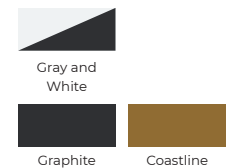

EXTERIOR COLORS

INTERIOR COLORS

BAYLINER

★ = POPULAR OPTION

VR5
Sterndrive
(I/O)

VR5
Outboard
(OB)

BEGIN 360° VIRTUAL
TOUR ONLINE

I/O Engines