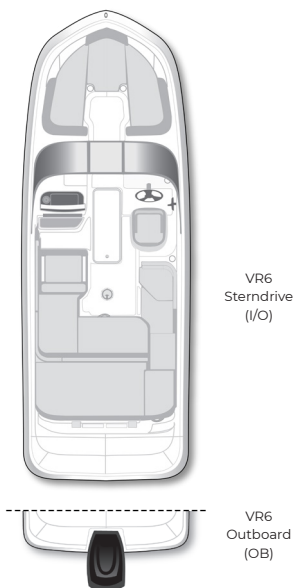

★ = POPULAR OPTION

I/O Engines

- ☐ 200 HP MerCruiser® ECT 4.5L MPI Sterndrive (Alpha 1 Outdrive)
- ☐ 200 HP MerCruiser® 4.5L MPI Sterndrive (Alpha 1 Outdrive)*
- ☐ 250 HP MerCruiser® ECT 4.5L MPI Sterndrive (Alpha 1 Outdrive)
- ☐ 250 HP MerCruiser® 4.5L MPI Sterndrive (Alpha 1 Outdrive)*

OB Engines

- ☐ 150 HP Mercury® FourStroke EFI Outboard
- ☐ 200 HP Mercury® FourStroke Outboard (Black)
- ☐ High Altitude Prop

Steering

- ☐ Power Steering - 200HP L4 Option, OB

Tops

- ☐ Bimini, 6' Top w/ Boot ★
- ☐ Xtreme Tower w/ Integrated Bimini Top

Canvas

- ☐ Snap-On Bow Well & Cockpit Cover★

Windshield

- ☐ Windshield w/ Opening Center & Side Wings

Floor Covering

- ☐ Cockpit Carpet Runners
- ☐ Cockpit Flooring (Gray Mat) ★
- ☐ Cockpit Flooring (Teak Mat) ★
- ☐ Snap-In Seagrass Woven Floor Covering (Teak)
- ☐ Snap-In Seagrass Woven Floor Covering (Gray)

Seats & Upholstery

- ☐ Bow Filler Cushion

Lighting Package

- ☐ Exterior Lighting Package
- ☐ Interior Lighting Package

Sound System

- ☐ Rockford Fosgate® System (4-speaker) ★

Appearance Package

- ☐ Stainless Package

Water Sports

- ☐ Wakeboard Rack (1x)
- ☐ Wakeboard Rack (2x)
- ☐ Ski Tow Pylon

Swim Platforms

- ☐ Swim Platform Mat (Gray)
- ☐ Swim Platform Mat (Teak)

Convenience Options

- ☐ 7" Glass Dash Screen w/ Engine Data
- ☐ 9" Glass Dash Screen w/ Engine Data
- ☐ Privacy Curtain
- ☐ 500 GPH Bilge Pump (Automatic) ★
- ☐ Cockpit Table
- ☐ Digital Depth Indicator ★
- ☐ Portable Head
- ☐ Bow Wind Block (Requires Bow Filler Cushion)
- ☐ VesselView Mobile
- ☐ Dual Battery Trays w/Switch

Fishing Accessories

- ☐ Aerated Livewell
- ☐ Bow Casting Platform & Seat
- ☐ Dual Battery w/ 24V Plug
- ☐ Fish Finder: Lowrance®
- ☐ Trolling Motor Bracket w/ 24V Plug

Trailers

- ☐ Tandem Axle Galv Trailer w/ Brakes & Swing Tongue
- ☐ Tandem Axle Painted Trailer w/ Brakes & Swing Tongue (Black)
- ☐ No Trailer

* CANADA & INT'L ONLY

BEGIN 360° VIRTUAL
TOUR ONLINE